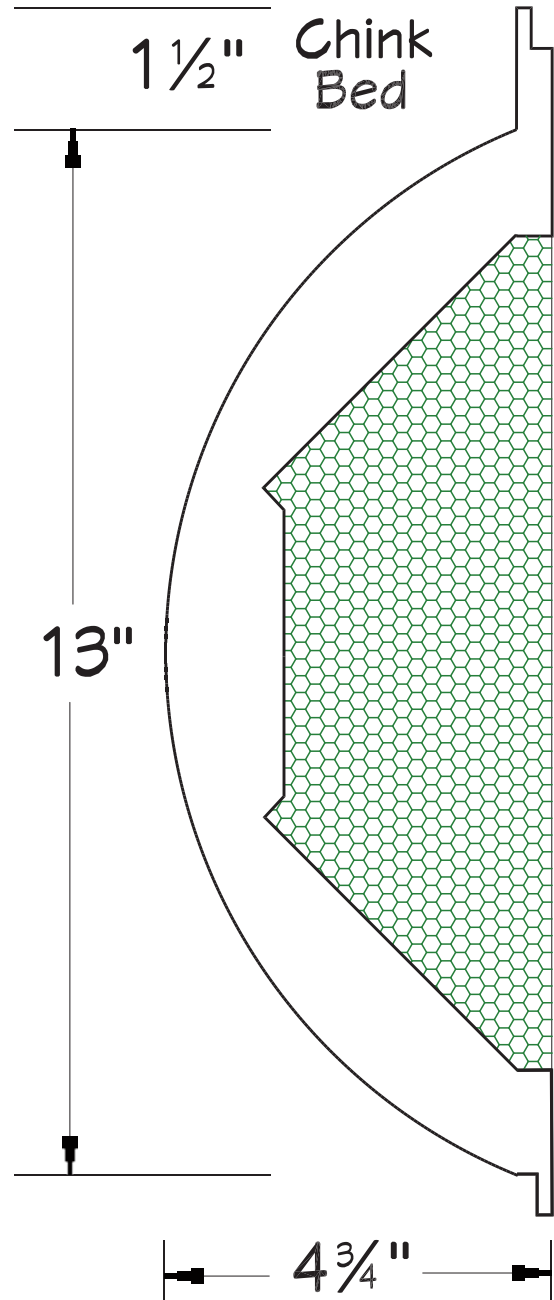

We see upscale rustic potential where others cannot.

14" DIAMETER SIDING PROFILES

(Coped or Chinked Option)

November 15, 2020

14" Swedish Coped COZEE LOG

14" Chinked COZEE LOG

info@eliterustic.com
P.O. Box 7517 • Kalispell • MT • 59904
(office) 406.309.2800