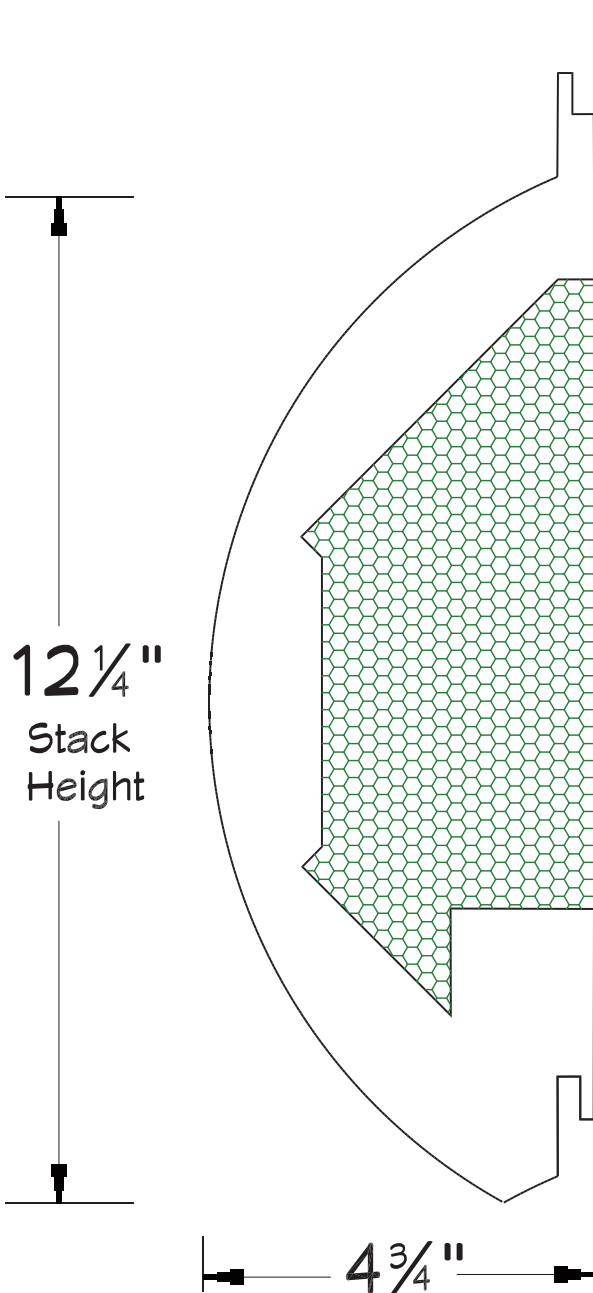

We see upscale rustic potential where others cannot.

14" DIAMETER SIDING PROFILES

(Coped or Chinked Option)

November 15, 2020

14" Swedish Coped COZEE LOG

14" Chinked COZEE LOG

info@eliterustic.com
P.O. Box 7517 • Kalispell • MT • 59904
(office) 406.309.2800